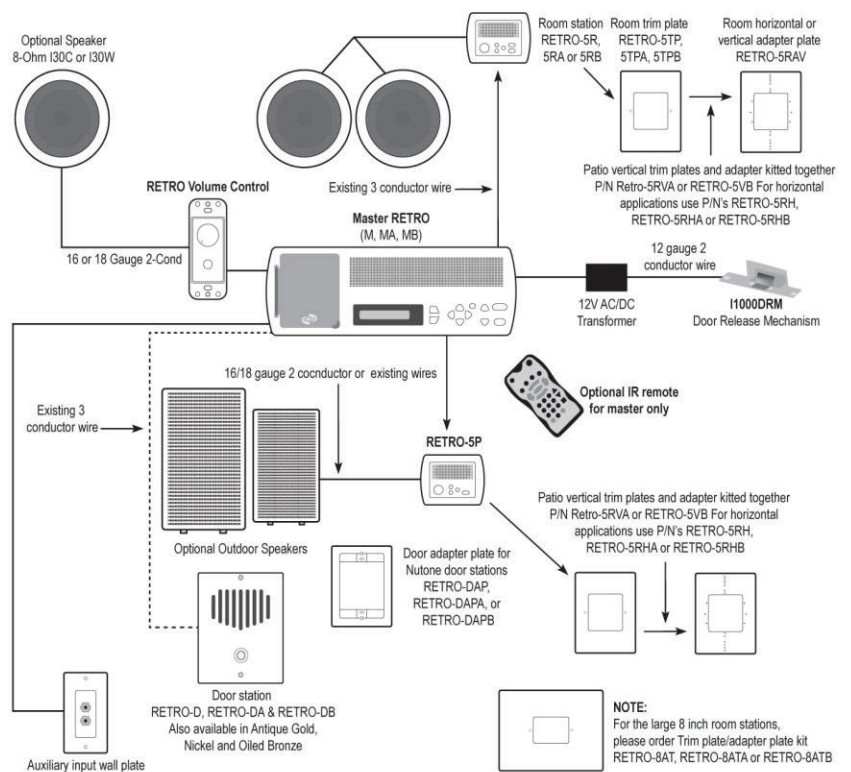

RETRO Wire Configuration

Part Number - RETRO - Lit

Intrasonic Technology, headquartered in Dallas, TX, manufactures full-featured, easy-to-use music distribution and intercom systems that offer great value for the price. Our diverse line of products includes Music Distribution and Intercom Systems, Video Door Intercom Systems, and a wide variety of ceiling, in-wall, or mini-cube audio speakers, and associated accessories.

Visit our web site to find a dealer near you – www.intrasonictechnology.com

Copyright © 2013 Intrasonic Technology. All Rights Reserved. IST and the IST logo are registered trademarks of Intrasonic Technology, Inc. Product names and model numbers referenced or depicted on this brochure are trademarks or registered trademarks of Intrasonic Technology, Inc.