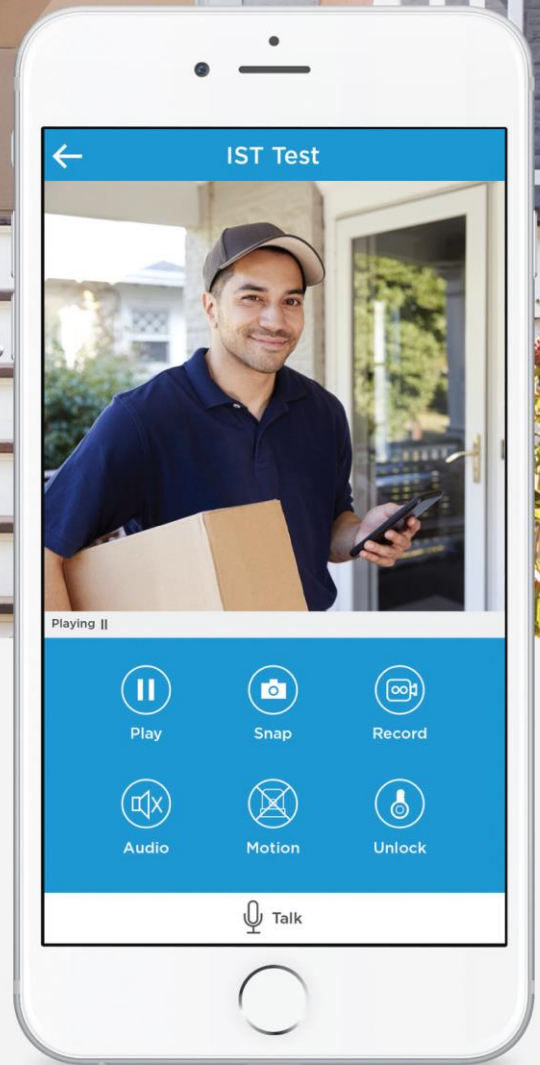

Change your point of view

With our MyDoor™ Wireless Video Doorbell, featuring exclusive adjustable camera

Intrasonic Technology, a leader in Wireless Technology, is proud to introduce the **MyDoor Front Door Wireless IP Camera**. A product of extensive research and development programs, the MyDoor features an adjustable camera to capture activity at a residence or business.

Order the MyDoor Camera for your RETRO System Today!

Order today to use with your RETRO System!

Safety and peace of mind, anywhere, anytime.

Check the activity at your home, wherever you go with the convenience of our **FREE** app. Receive notifications of guests, and control the access into your home with remote unlock technology.

Front

4 Color Options

Back

Features

- **MyDoor exclusive adjustable camera**
- iOS/ANDROID Smartphone & Tablet Compatible
- Video Recording with built-in MicroSD Storage
*SD Card Not Included
- LED Night Vision Technology
- Motion activated sensor with notifications
- Real-time HD video access to full color video
- FREE App with easy setup, no monthly fees
- Up to 8 devices
- Wireless door unlatch/release with 2 relays
- 4 Color Options: silver, rose gold, black, white
- IP 65 Rated Vandal proof/ Weather Resistant
- Can be powered by existing chime box using existing chimes