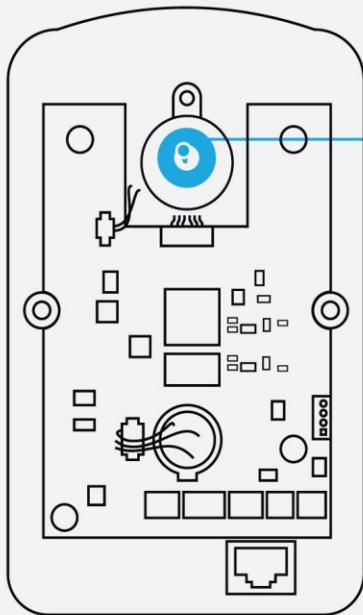

Change your point of view

With our MyDoor™ Wireless Video Doorbell, featuring exclusive adjustable camera

Intrasonic Technology, a leader in Wireless Technology, is proud to introduce the **MyDoor Front Door Wireless IP Camera**. A product of extensive research and development programs, the MyDoor features an adjustable camera to capture activity at a residence or business.

Order the MyDoor Camera for your RETRO System Today!

Order today to use with your RETRO System!

Safety and peace of mind, anywhere, anytime.

Check the activity at your home, wherever you go with the convenience of our **FREE** app. Receive notifications of guests, and control the access into your home with remote unlock technology.

Front

4 Color Options

Back

Features

- **MyDoor exclusive adjustable camera**
- iOS/ANDROID Smartphone & Tablet Compatible
- Video Recording with built-in MicroSD Storage
*SD Card Not Included
- LED Night Vision Technology
- Motion activated sensor with notifications
- Real-time HD video access to full color video
- FREE App with easy setup, no monthly fees
- Up to 8 devices
- Wireless door unlatch/release with 2 relays
- 4 Color Options: silver, rose gold, black, white
- IP 65 Rated Vandal proof/ Weather Resistant
- Can be powered by existing chime box using existing chimes