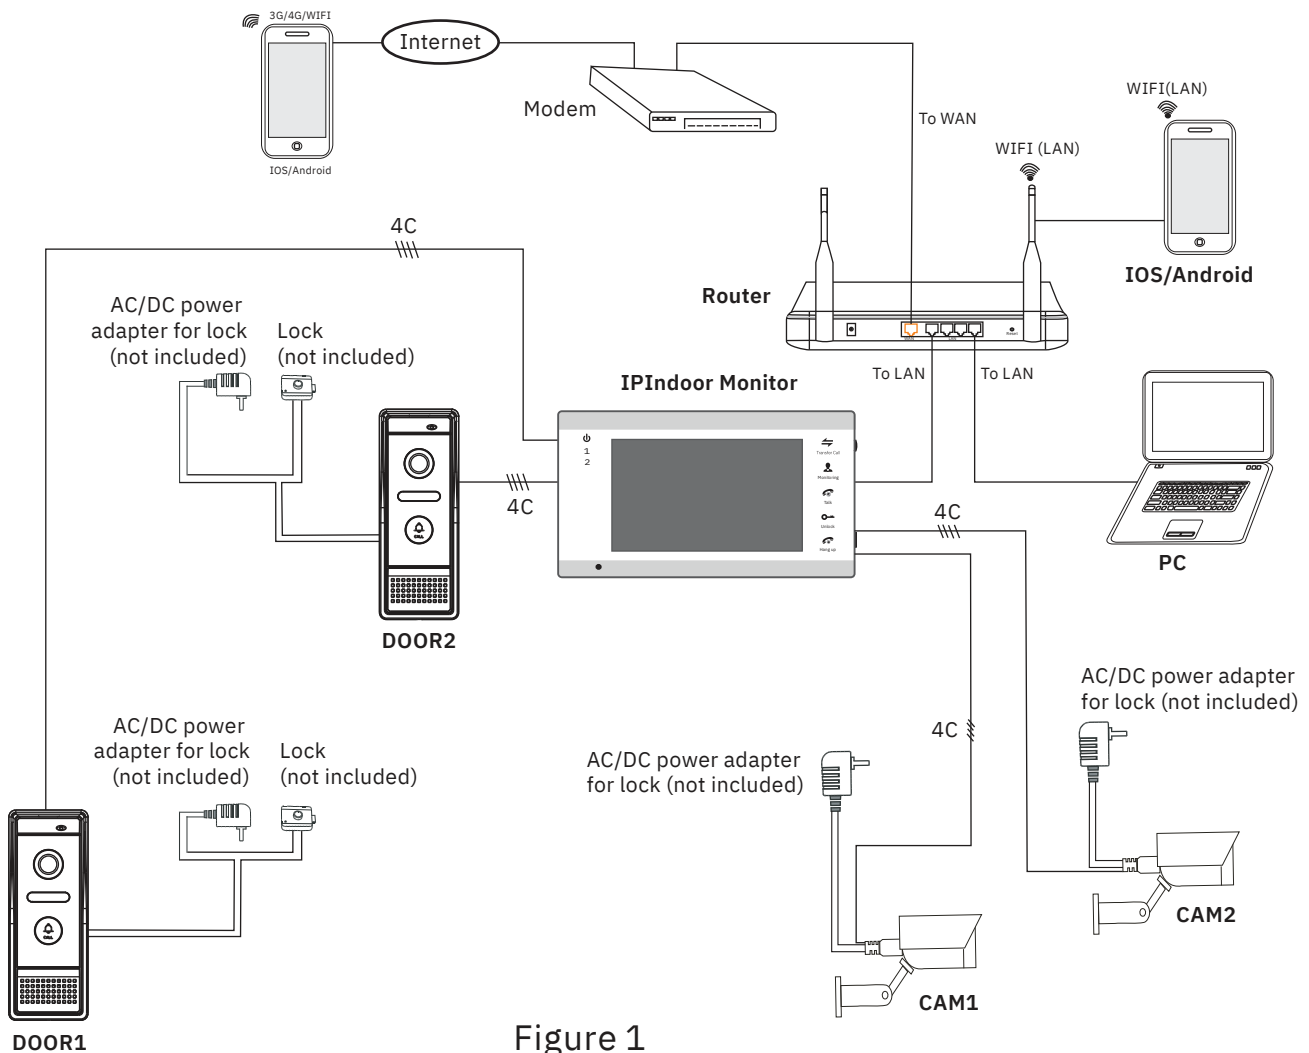

7" V500 IP Color Monitor & Smartphone Video Doorbell Kit Wiring Diagram

Network connection diagram through wired network, with Figure 1 as an example.

Figure 1