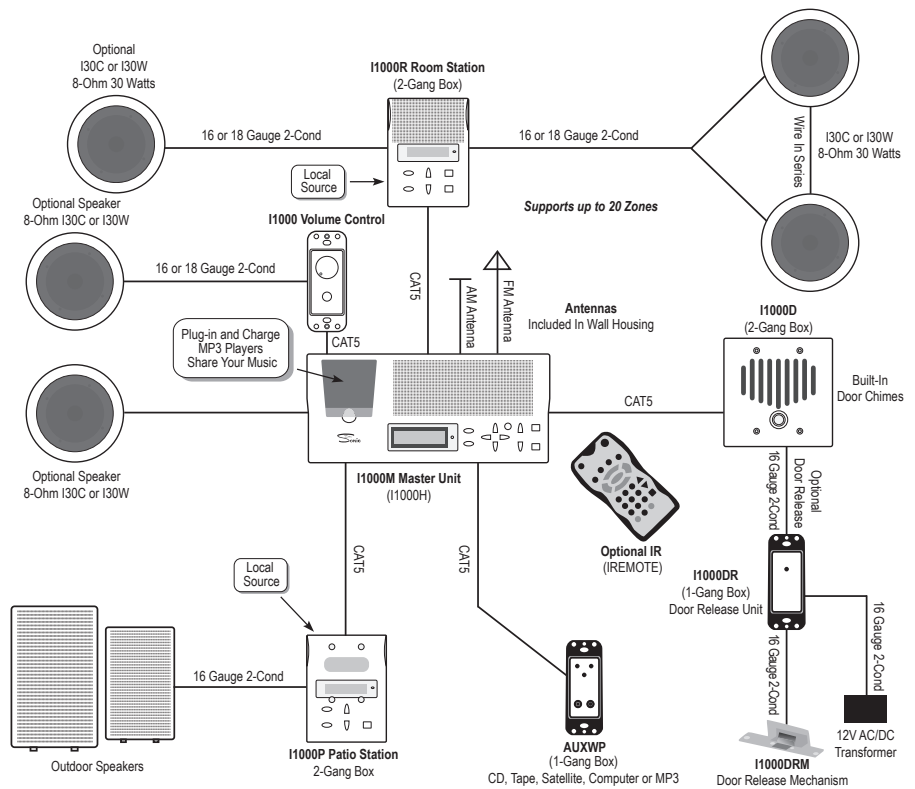

- **Bluetooth Receiver:** Multi-use adapter that Bluetooth-enables any music device with a 3.5mm jack! Stream from your iPhone to the I1000 system to play your favorite music throughout your living space, while keeping your phone close at hand. Plug it into your stereo or home theater system to enjoy digital music through your stereo or surround-sound speakers. The options are limitless! Comes with USB or household power cords.
- **Auxiliary Wall Input:** Optional wall input that allows connection to CD or tape players, satellite radios, or computers. It includes its own treble, bass, and volume controls to deliver high-quality sound regardless of the device.
- **ACABLE:** 18" cable with a 3.5mm plug to connect Personal Music Players to your I1000M Master Stations and I1000R Room Stations.
- **PMPHGR:** Hanger bracket accessory for I1000R Room Stations, to hold Personal Music Players below the station unit.
- **IREMOTE:** Full-function handheld remote control for your I1000M Master Stations, I1000R Room Stations, and I1000P Patio Stations.
- **I1000VC Volume Control:** Indoor amplified volume control with two-source option and volume control, typically used in rooms with no need for a Room Station.

I1000 Wire Configuration

I1000R with Hanger Bracket (PMPHGR)

AUXWP Auxiliary Wall Plate (For CD, Tape Player, Etc.)

I1000DR Door Release Unit (Works with I1000DRM Mechanism)

Part Number - I1000 - Lit

Intrasonic Technology, headquartered in Dallas, TX, manufactures full-featured, easy-to-use music distribution and intercom systems that offer great value for the price. Our diverse line of products includes Music Distribution and Intercom Systems, Video Door Intercom Systems, and a wide variety of ceiling, in-wall, or mini-cube audio speakers, and associated accessories.